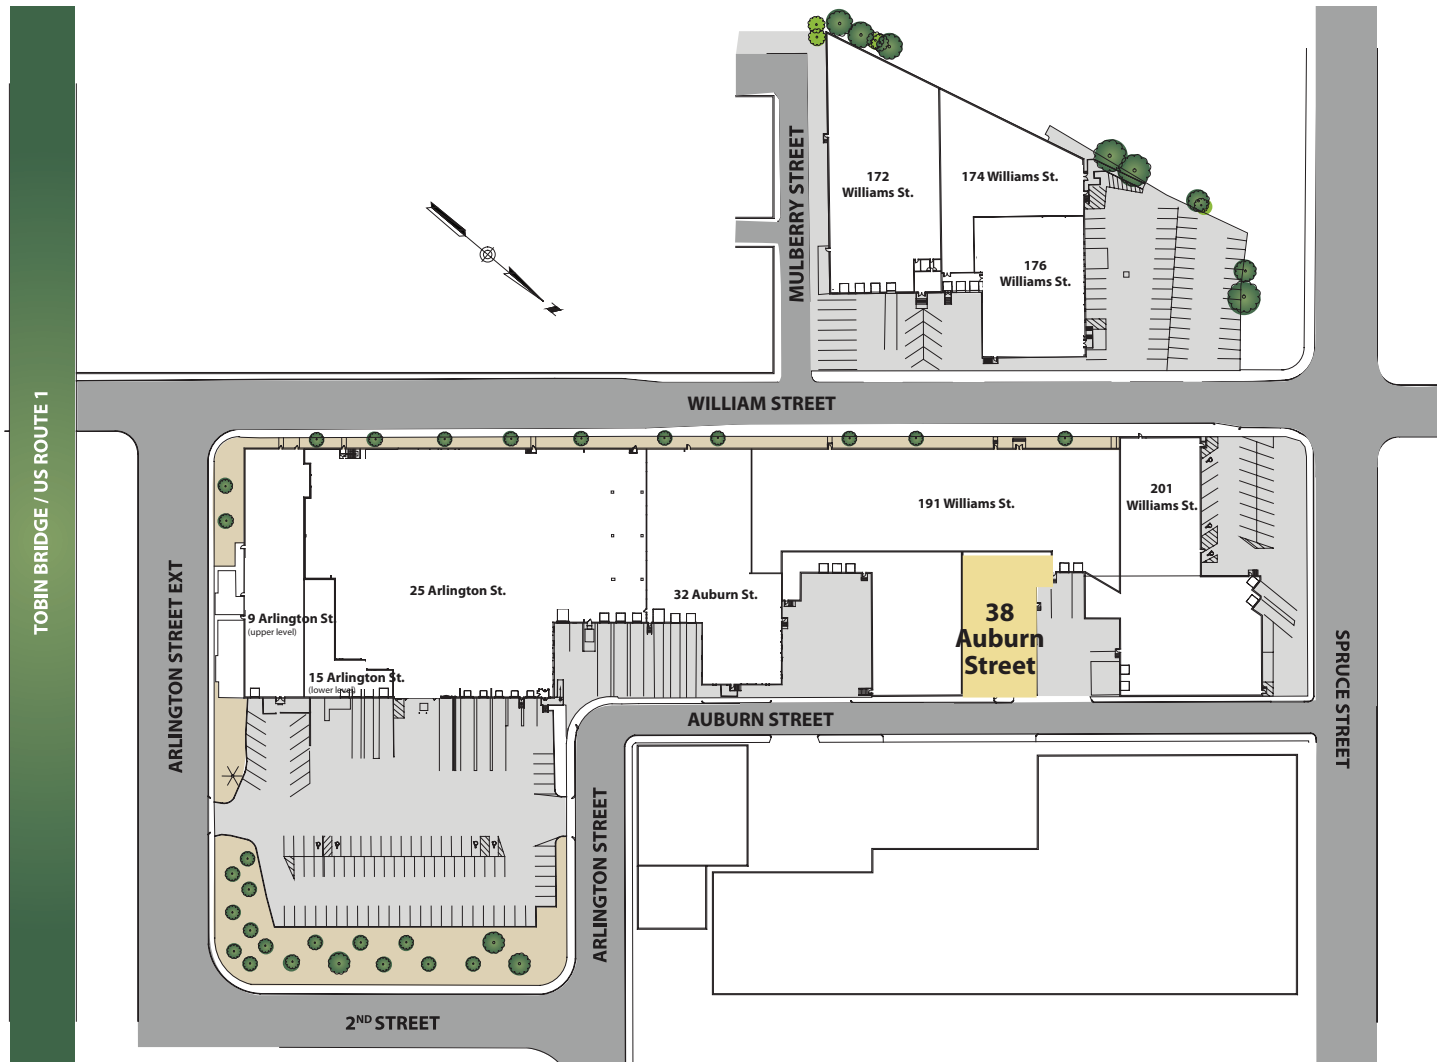

## Second Floor

Auburn Street

Not to Scale | For Illustrative Purposes Only

38 AUBURN STREET  
CHELSEA, MA

14,399 SF Available

**CP**  
COMBINED PROPERTIES®

Since 1935

*Creating Better Places  
to Live and Work®*

# Site Plan

**38 AUBURN STREET  
CHELSEA, MA**

14,399 SF Available

Not to Scale | For Illustrative purposes only

**CP**  
**COMBINED PROPERTIES**

Since 1935

*Creating Better Places  
to Live and Work®*