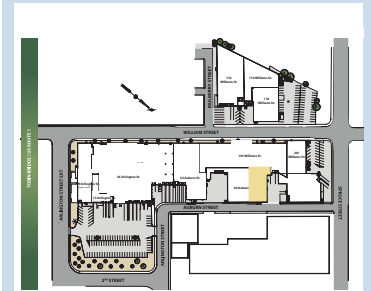

## First Floor

## Second Floor

Auburn Street

Not to Scale | For Illustrative Purposes Only

38 AUBURN STREET  
CHELSEA, MA

14,399 SF Available

**CP**  
COMBINED PROPERTIES®

Since 1935

*Creating Better Places  
to Live and Work®*

# Site Plan

**38 AUBURN STREET  
CHELSEA, MA**

14,399 SF Available

Not to Scale | For Illustrative purposes only

**CP**  
**COMBINED PROPERTIES**

Since 1935

*Creating Better Places  
to Live and Work®*