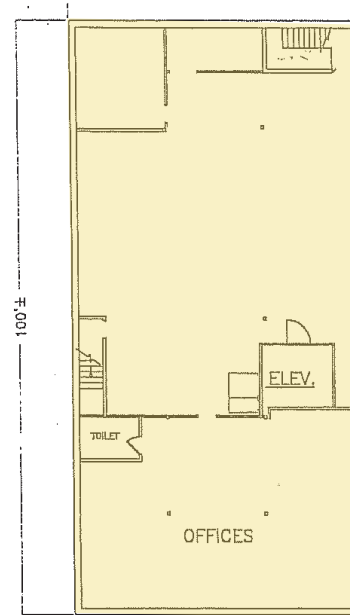

# Floor Plan

## First Floor

## Second Floor

Auburn Street

Not to Scale | For Illustrative Purposes Only

38 AUBURN STREET  
CHELSEA, MA

14,399 SF Available

**CP**  
COMBINED PROPERTIES®

Since 1935

*Creating Better Places  
to Live and Work®*

# Site Plan

**38 AUBURN STREET  
CHELSEA, MA**

14,399 SF Available

Not to Scale | For Illustrative purposes only

**CP**  
**COMBINED PROPERTIES**

Since 1935

*Creating Better Places  
to Live and Work®*