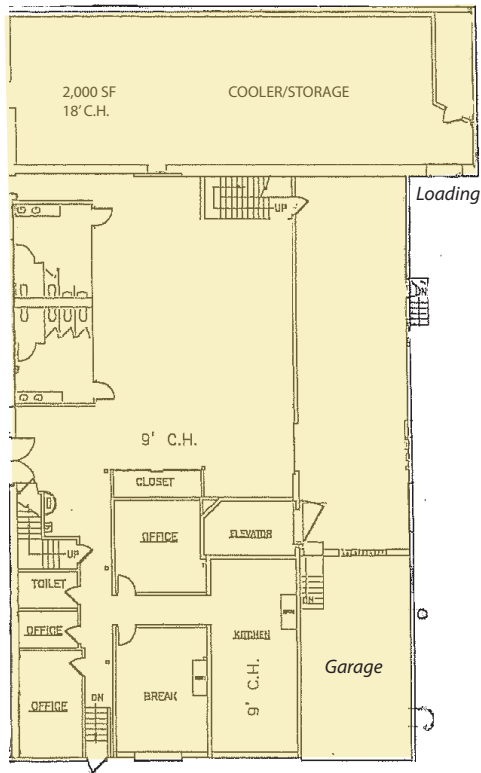

# Floor Plan

## First Floor

## Second Floor

Auburn Street

Not to Scale | For Illustrative Purposes Only

38 AUBURN STREET  
CHELSEA, MA

14,399 SF Available

**CP**  
COMBINED PROPERTIES®

Since 1935

*Creating Better Places  
to Live and Work®*

# Site Plan

**38 AUBURN STREET  
CHELSEA, MA**

14,399 SF Available

Not to Scale | For Illustrative purposes only

**CP**  
**COMBINED PROPERTIES**

Since 1935

*Creating Better Places  
to Live and Work®*